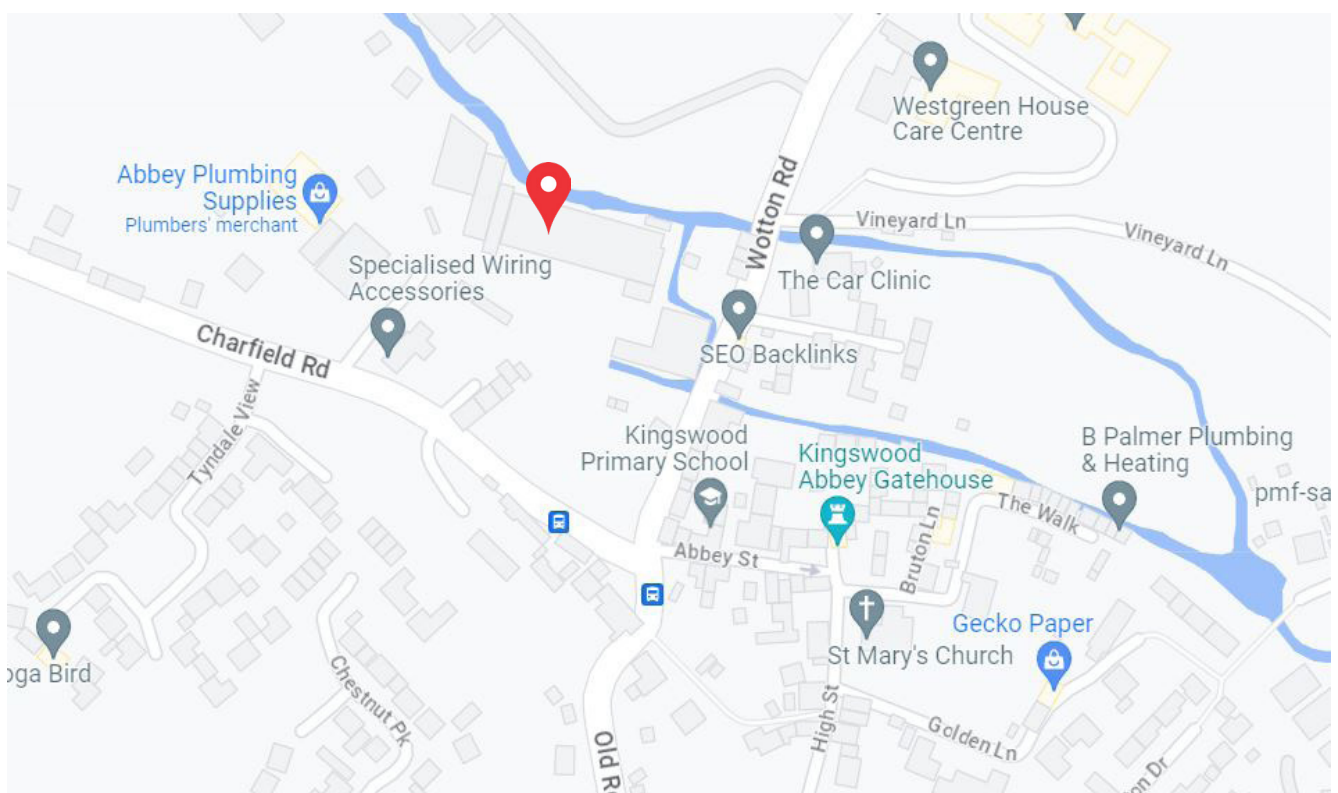

Unit 2 Abbey Mills Trading Estate
 Charfield Road
 Kingswood
 Wotton-under-Edge
 Gloucestershire
GL12 8RL

How to find us:

TasteConnection, Kingswood

From the M5:

- Leave the M5 at junction 14 and head East towards Charfield B4509
- At the mini roundabout turn left and proceed through Charfield B4508
- At the Renishaw roundabout, take the 3rd exit onto Charfield Rd/B4062
- After 0.6 miles, turn left. TasteConnection Kingswood will be on the right-hand side.